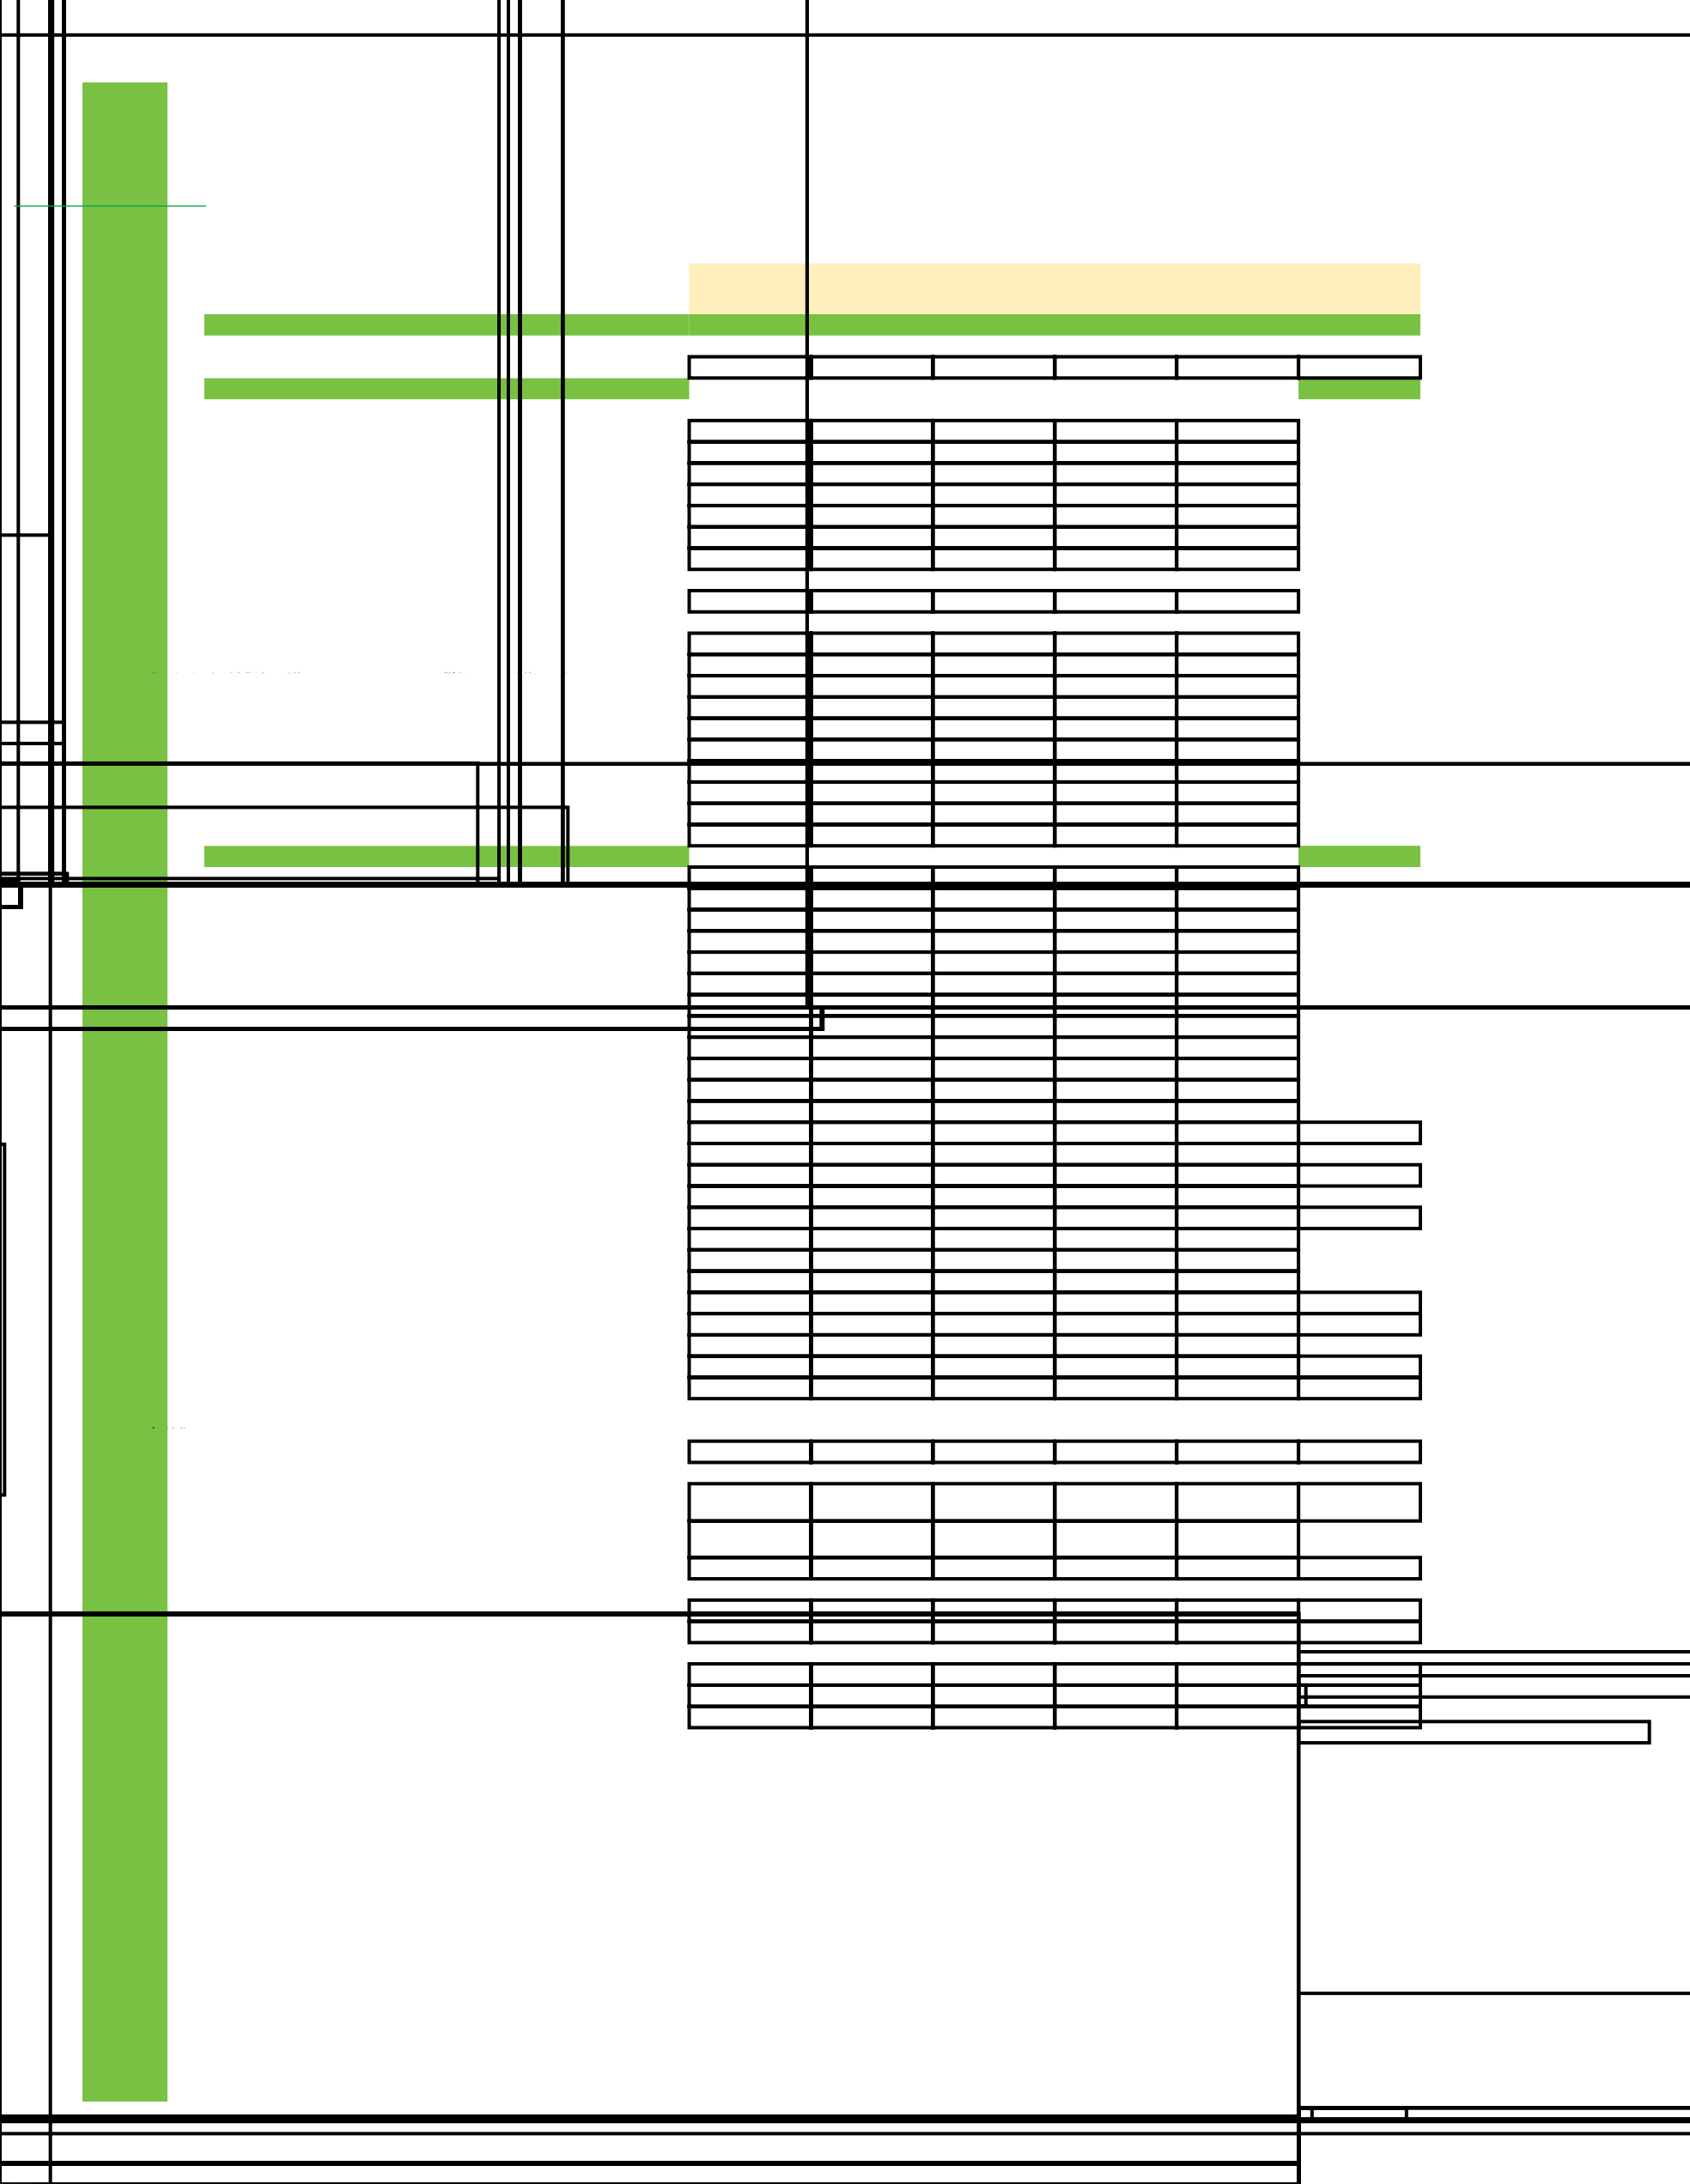

Scope and Sequence

Scope and Sequence Chart

Horizontal bar with light green background.

Horizontal bar with medium green background.

Horizontal bar with medium green background.

Horizontal bar with medium green background.

Horizontal bar with medium green background.

Horizontal bar with medium green background.

Horizontal bar with light green background.

Horizontal bar with yellow background and black text.

Scope and Sequence Chart

Handwritten text in a yellow box at the bottom of the page.