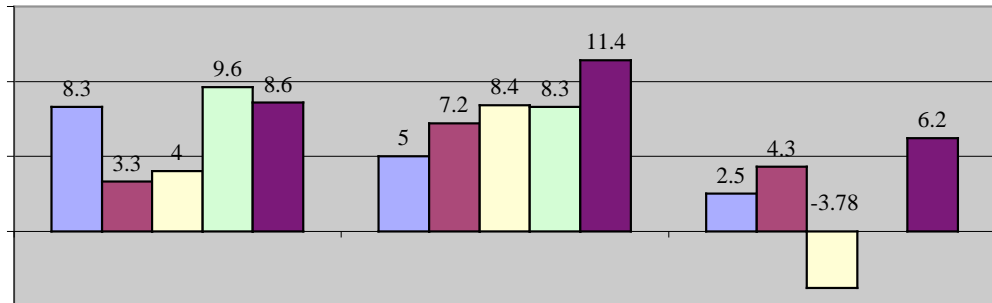

U

U

U

U

Mohina the Diller

Average Point Gains of Special-Education Students After One Year with SRA Programs

Source: MAP

Fidelity Counts