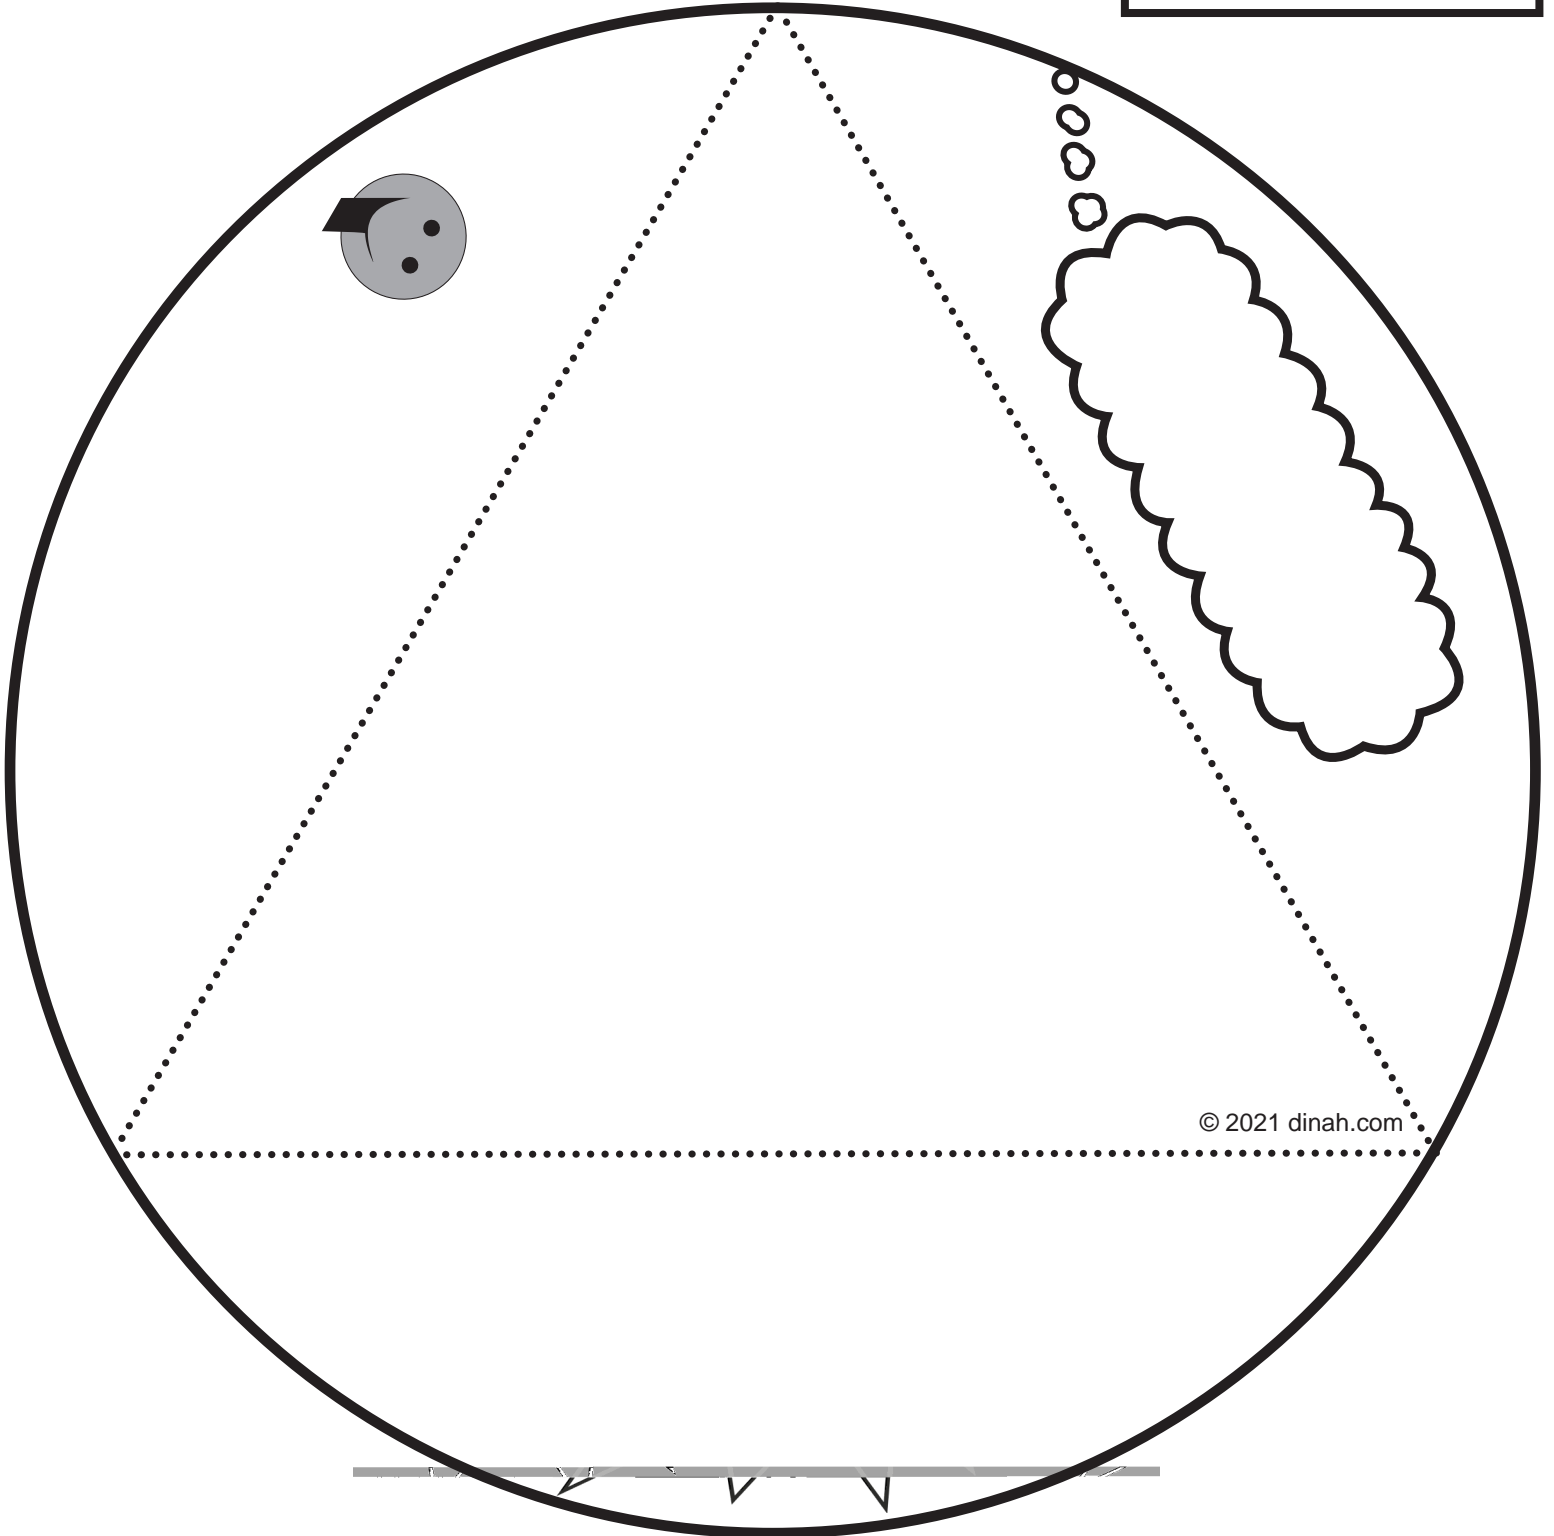

Self-Management: Circle Tri-Foldable

© 2021, www.dinah.com, 1-800-99DINAH

Dinah Zike's

 Cut on solid lines.

 Fold on dotted lines.

Do NOT fold or cut gray lines.

© 2021 dinah.com

Cut on solid lines.

Fold on dotted lines.

Do NOT fold or cut gray lines.

© 2021 dinah.com

?? WHAT ??

?? WHERE ??

H

© 2021 dinah.com

Glue this tab under the *Legend* section.

**CURRENT
GOVERNMENT**

LITERATURE

HISTORY

LEGEND

T / Hea Re a

© 2021 dinah.com

Large rectangular area for writing, bounded by a solid top line and a dotted bottom line.

Cut on solid lines.