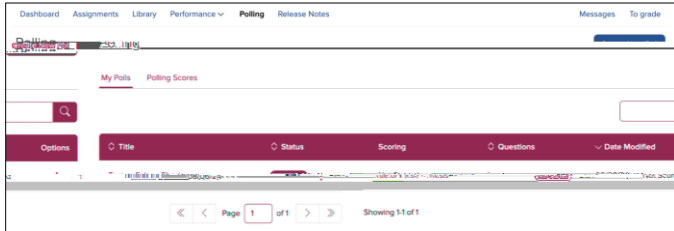

## **Conducting a Connect Poll**

Video Walkthrough: [CLICK TO VIEW](#)

To begin, click the polling tab on your section dashboard. Polling options are available under the three dots drop down menu. To share a poll with your students you will either select Start Poll or Student Poll Access. **T**